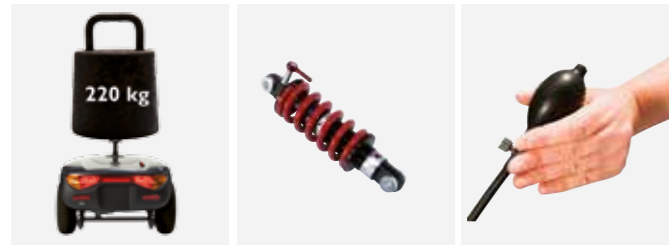

### Key Features

- 220kg weight capacity
- Large wheels and powerful motor
- Bright lights incl. indicators and brake light
- Auto speed reduction during turning
- 4 wheel adjustable Heavy Duty suspension
- Built-in adjustable lumbar support for additional comfort

### Colours

Scooter Name	Speed Range	Max Range	Max User Weight	Scooter Weight	Length	Batteries	Colour Options
Colibri	8km/h	16km	136kg	44kg (inc battery) Heaviest part: 15,6kg	101cm	2 x 12 Ah or 2 x 18Ah	Sapphire Blue, Jasper Red, Jade Green, Sunstone Orange, Marble White
Leo (3 wheels)	8km/h	36km	136kg	78kg (inc battery) 83kg (inc battery)	120cm	2 x 36Ah	Moonstone Silver, Onyx Blue, Ruby Red
Leo (4 wheels)					122cm		
Orion (3 wheels)	10 & 12km/h 6, 10 & 12km/h	42km	136kg	103kg (inc battery) 110kg (inc battery)	127cm	2 x 50Ah	Moonstone Silver Onyx Blue
Orion (4 wheels)					129cm		
Comet (3 wheels)	15km/h 15km/h	55km	160kg	133kg (inc battery) 136kg (inc battery)	145cm	2 x 75Ah	Moonstone Silver & Onyx Blue Moonstone Silver & Onyx Blue
Comet (4 wheels)					147.5cm		
Comet Alpine	10km/h	50km	220kg	136kg (inc battery)	147.5cm	2 x 75Ah	Slate Grey
Comet HD	10 km/h				147.5cm		