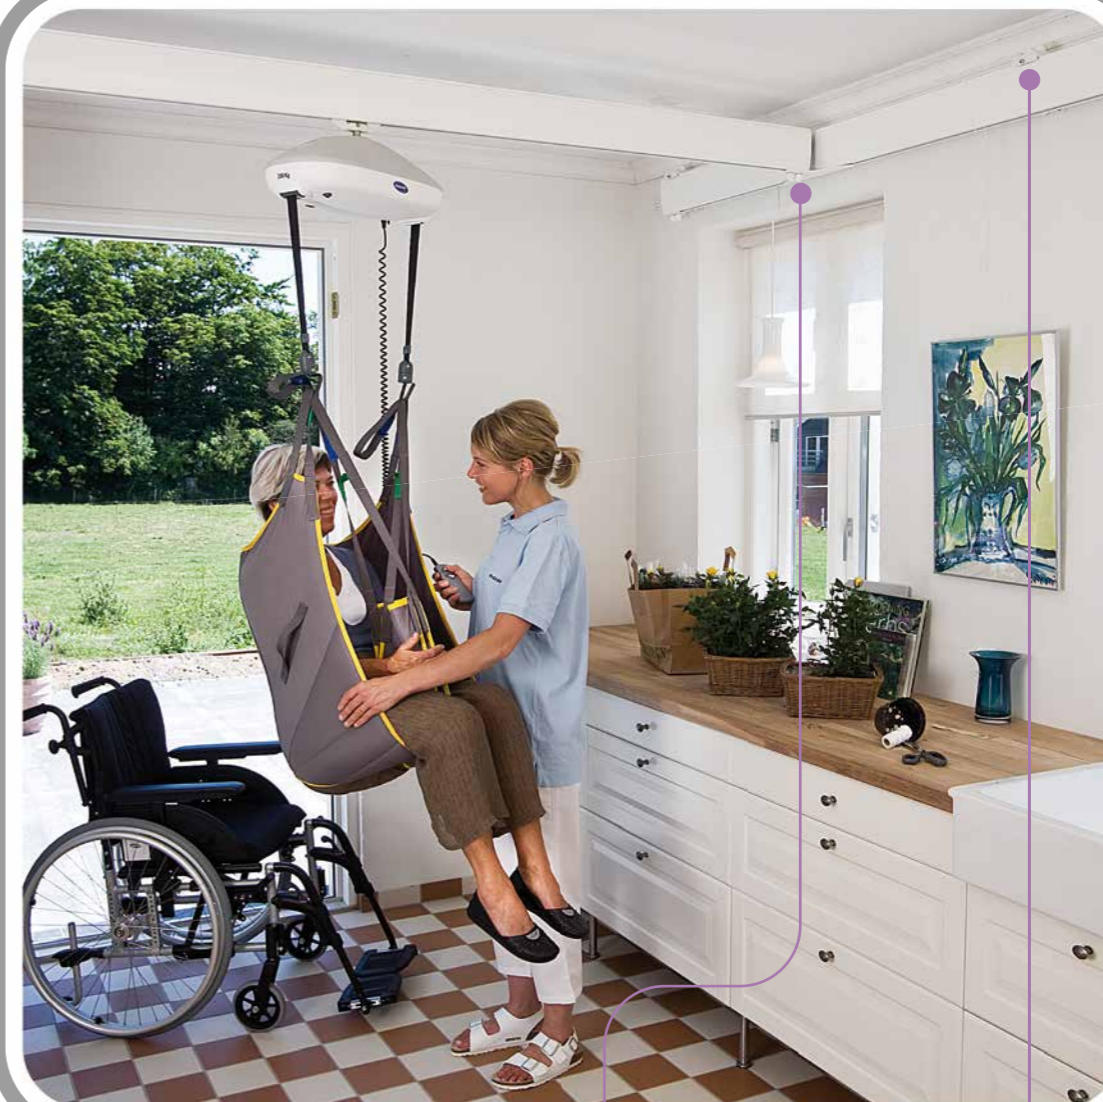

Yes, you can.®

On Track with EC Track!

A discrete track system that enables users to move with freedom around their home.

Move securely from one room to another
The two rooms are connected,
and transferring from one room to another is simply achieved.

In between hung traverse
ECTrack has a discreet
and stylish finish.

Side hung
Side hung tracks can be mounted
very close to the wall.

EC TRACK, EU.10/13 - ©Invacare® International Sàrl 2013. All rights reserved. Patents pending - ASPHÀTIE 334 860 285 R.C.S. TOURS

In order to connect two or more rooms for mobility with the same motor unit, a transit coupling can be mounted.

EC Track system with traverse track under hung
 This configuration allows for more space between the track and the ceiling, which is an advantage if lighting fixtures or other elements are mounted on the ceiling.

EC Track system with end hung wall mounted parallel tracks
 In situations where it is not possible to mount the parallel tracks onto the ceiling, the track or tracks can be directly mounted to the wall.