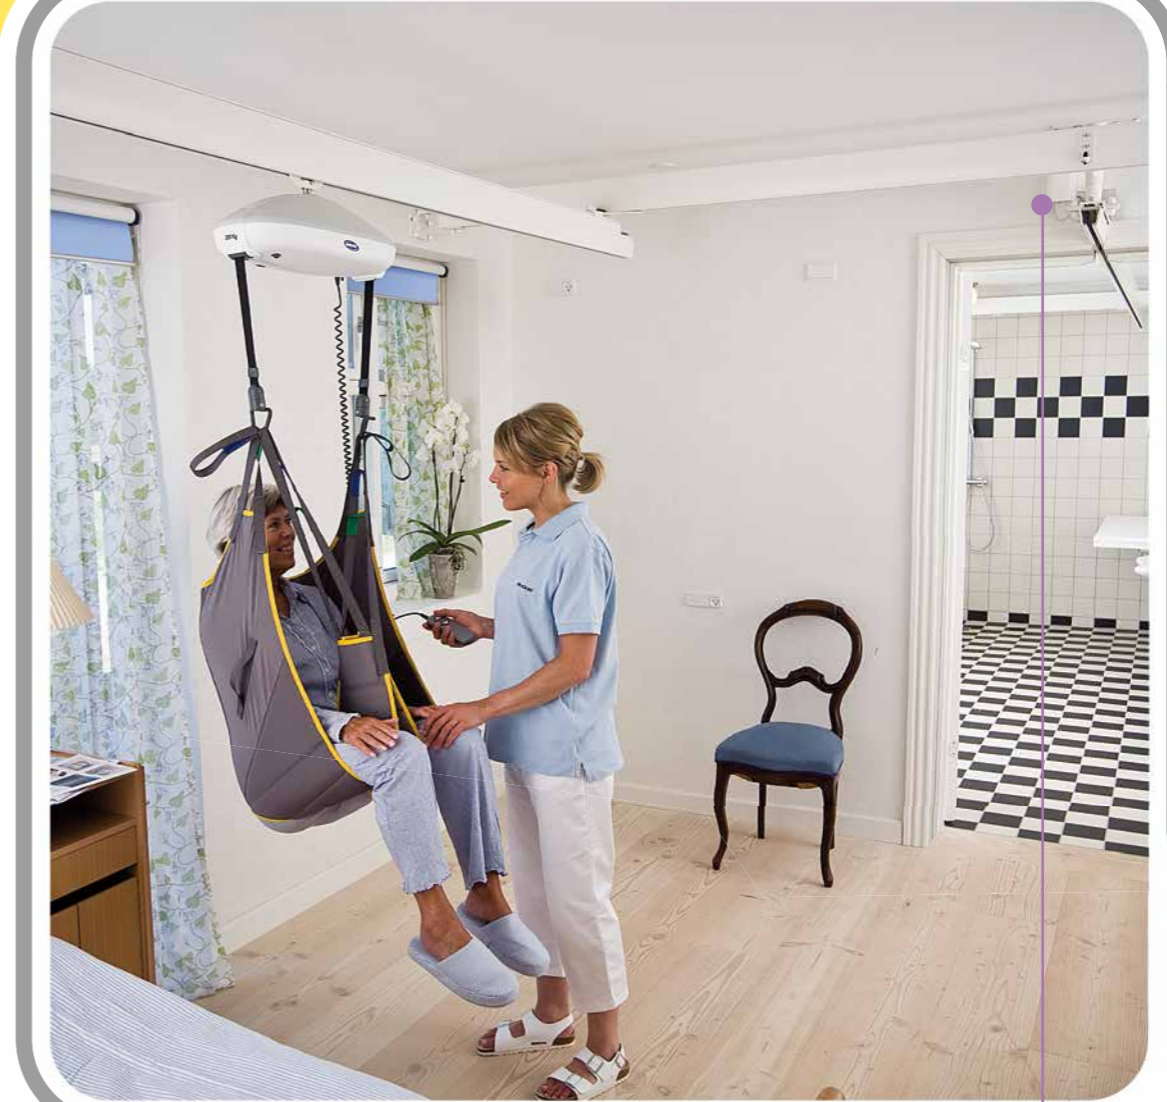

EC Track brings two rooms together

In order to connect two or more rooms for mobility with the same motor unit, a transit coupling can be mounted.