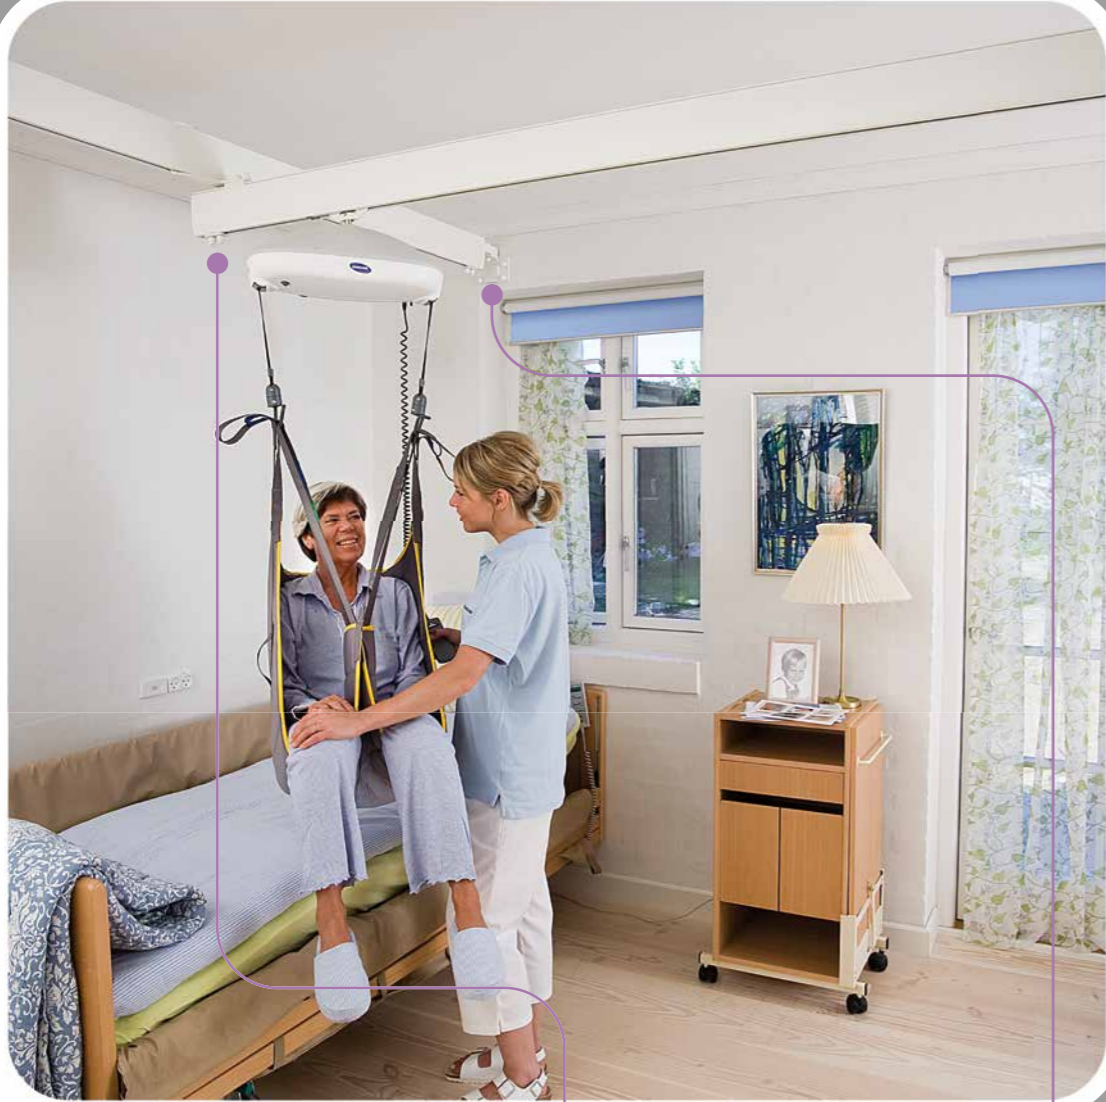

EC Track brings two rooms together

In order to connect two or more rooms for mobility with the same motor unit, a transit coupling can be mounted.