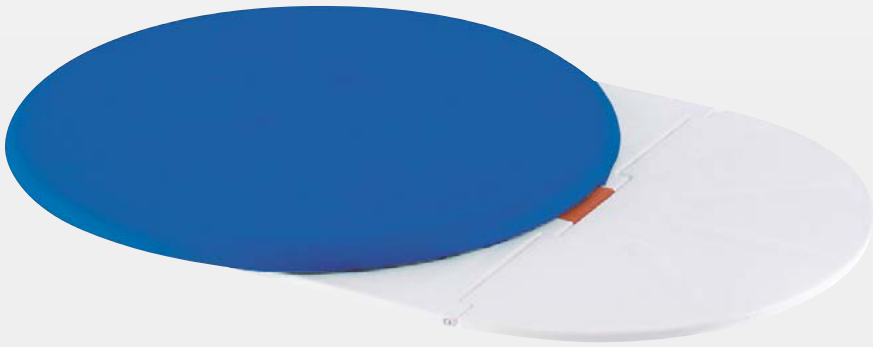

AQUATEC®

Transfer aids

Aquatec *Trans*

- Extra large seat surface
- Safe: turntable is only unlocked by the weight of the user
- Seat surface turns and slides easily
- Soft, skin-friendly cover: easy-care, wipes clean

Aquatec *Disk*

- Extra large seat surface
- Seat surface turns very easily
- Soft, skin-friendly cover: easy-care, wipes clean
- Within seconds, the **Disk**, the shower stool **Dot** and an adapter are combined to a shower stool with a swivel seat

Aquatec *Step*

- Stable frame
- Feet with non-slip rubber caps
- Non-slip, removable cover, machine-washable

Technical data

For more comprehensive pre-sales information about this product, including the product's user manual, please see your local Invacare website.

| Order numbers | Aquatec <i>Trans</i> | Aquatec <i>Disk</i> | Aquatec <i>Step</i> |
|--------------------------------|----------------------|---------------------|---------------------|
| Turning and transfer aid, blue | 4.03.002 | | |
| Turning and transfer aid, grey | 4.03.008 | | |
| Rotating disk, blue | | 4.02.002 | |
| Rotating disk, grey | | 4.02.008 | |
| Step, blue | | | 3.00.002 |
| Step, without cover | | | 1584940 |
| Dimensions | | | |
| Diameter | 365 mm | 365 mm | - |
| Length | 516 mm | - | 410 mm |
| Width | - | - | 310 mm |
| Height | 25 mm | 25 mm | 165 mm |
| More info | | | |
| Weight | 2.2 kg | 1.6 kg | 1.5 kg |
| Load capacity | 140 kg | 140 kg | 150 kg |
| Colours | Blue, grey | Blue, grey | Blue, white |