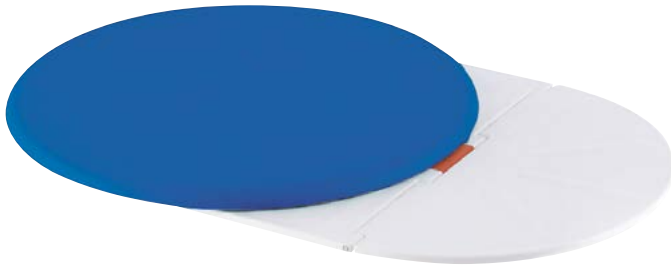

AQUATEC®

Transfer aids

Aquatec *Trans*

- Extra large seat surface
- Safe: turntable is only unlocked by the weight of the user
- Seat surface turns and slides easily
- Soft, skin-friendly cover: easy-care, wipes clean

Aquatec *Disk*

- Extra large seat surface
- Seat surface turns very easily
- Soft, skin-friendly cover: easy-care, wipes clean
- Within seconds, the **Disk**, the shower stool **Dot** and an adapter are combined to a shower stool with a swivel seat

Aquatec *Step*

- Stable frame
- Feet with non-slip rubber caps
- Non-slip, removable cover, machine-washable

Technical data

For more comprehensive pre-sales information about this product, including the product's user manual, please see your local Invacare website.

| Order numbers | Aquatec <i>Trans</i> | Aquatec <i>Disk</i> | Aquatec <i>Step</i> |
|--------------------------------|----------------------|---------------------|---------------------|
| Turning and transfer aid, blue | 4.03.002 | | |
| Turning and transfer aid, grey | 4.03.008 | | |
| Rotating disk, blue | | 4.02.002 | |
| Rotating disk, grey | | 4.02.008 | |
| Step, blue | | | 3.00.002 |
| Step, without cover | | | 1584940 |
| Dimensions | | | |
| Diameter | 365 mm | 365 mm | - |
| Length | 516 mm | - | 410 mm |
| Width | - | - | 310 mm |
| Height | 25 mm | 25 mm | 165 mm |
| More info | | | |
| Weight | 2.2 kg | 1.6 kg | 1.5 kg |
| Load capacity | 140 kg | 140 kg | 150 kg |
| Colours | Blue, grey | Blue, grey | Blue, white |