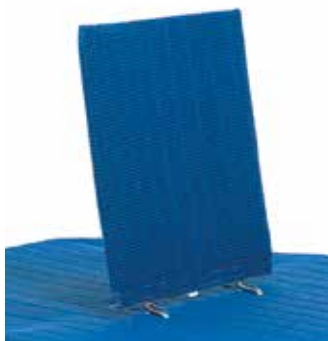

# Bathlifts Accessories

Trusted Solutions,  
Passionate People

**Fixed backrest for Aquatec Major**

Ensures a comfortable sitting position.

**Reclining backrest (up to 45°) for Aquatec Major**

The backrest reclines to any position with the use of the hand control .

**Special fixed backrest for Aquatec Major**

With individually adjustable sideflaps.

**Special reclining backrest for Aquatec Major**

With individually adjustable sideflaps.

**Headrest and belts for Aquatec Major**

Height adjustable headrest with individually adjustable sideflaps. Safety belt ensures safer bathing.

**Foot support for Aquatec Major**

Optimises positioning when used with a backrest.

**Wedge pillow for Aquatec Major**

Supports the knee position. Foam or sand filled.

**Special pillow for Aquatec Major**

With side supports.

**Pommel for Aquatec Major**

Prevents slipping from the seat. Provides relaxed and comfortable sitting, for those who require an assisted seating position. Available in two sizes.