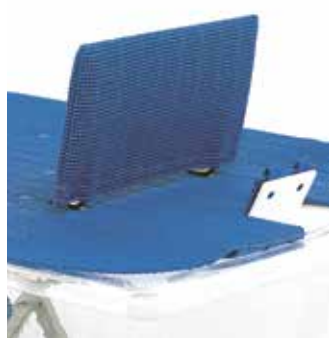

# Bathlifts Accessories

Trusted Solutions,  
Passionate People

**Fixed backrest for Aquatec Major**

Ensures a comfortable sitting position.

**Reclining backrest (up to 45°) for Aquatec Major**

The backrest reclines to any position with the use of the hand control .

**Special fixed backrest for Aquatec Major**

With individually adjustable sideflaps.

**Special reclining backrest for Aquatec Major**

With individually adjustable sideflaps.

**Headrest and belts for Aquatec Major**

Height adjustable headrest with individually adjustable sideflaps. Safety belt ensures safer bathing.

**Foot support for Aquatec Major**

Optimises positioning when used with a backrest.

**Wedge pillow for Aquatec Major**

Supports the knee position. Foam or sand filled.

**Special pillow for Aquatec Major**

With side supports.

**Pommel for Aquatec Major**

Prevents slipping from the seat. Provides relaxed and comfortable sitting, for those who require an assisted seating position. Available in two sizes.