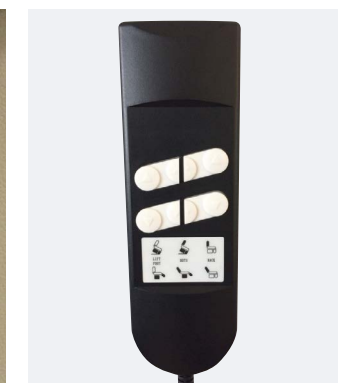

Hand control for two motor option

Easy to use ergonomic hand control with four buttons and two specially designed synchronisation buttons.