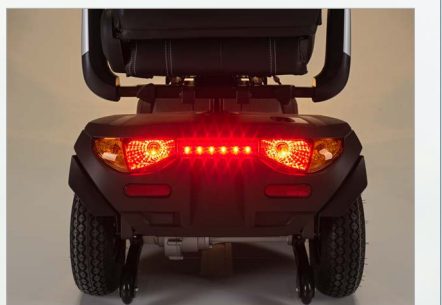

Swivel seat for easy transfer