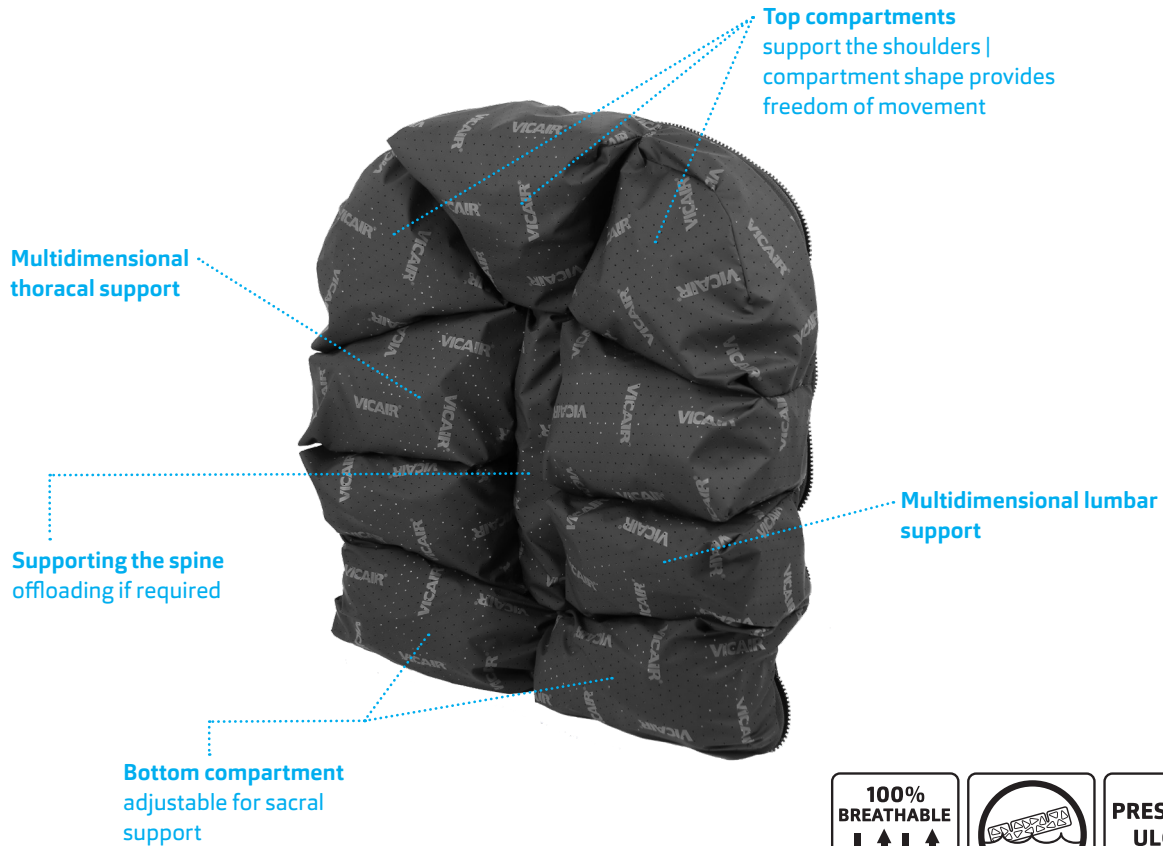

THE BEST BACK SUPPORT FOR USERS OF MANUAL TILT-IN-SPACE WHEELCHAIRS AND POWERCHAIRS

Supporting different postures

Follows the human spine alignment

Optimal pressure redistribution

Excellent pressure redistribution, comfort and support make this back support cushion perfect for use in a large variety of situations. It can be used in several types of back systems and in tilt-in-space chairs with adjustable seat depth. The cushion is easily fixed onto the solid back support by use of hook and loop strips. With the Vicair Back Connector the Multifunctional O2 Back can also be used in tension adjustable backs such as the Vicair Strap Back. Although it automatically adapts to the body's contours, the cushion can also be adjusted for optimal positioning, while the user is still leaning against the cushion. 100% machine washable and breathable, for optimal hygiene and perfect temperature and moisture regulation.

PRODUCT PERFORMANCE

Skin protection / Anti decubitus	▲▲▲▲△
Pressure redistribution	▲▲▲▲▲
Shear force reduction	▲▲▲▲△
Microclimate control	▲▲▲▲▲
Impact & vibration damping	▲▲▲▲▲

Positioning	▲▲▲▲△
Lateral stability	▲▲▲▲△
Frontal stability	▲▲▲▲△
Sliding reduction	▲▲▲▲▲
Allows manual adjustments	▲▲▲▲▲
Allows easy transfers	▲▲▲▲△

USED WITH

Neuromuscular diseases, Scoliosis, Kyphosis, Lordosis, Gibbus, Quadriplegia, pain relief, in a geriatric environment

TECHNICAL SPECIFICATIONS

Length	36-60 cm
Average weight	975 grams
Max. user weight	150 kg
Machine washable	60°C max.
Loss of seat depth	3 cm