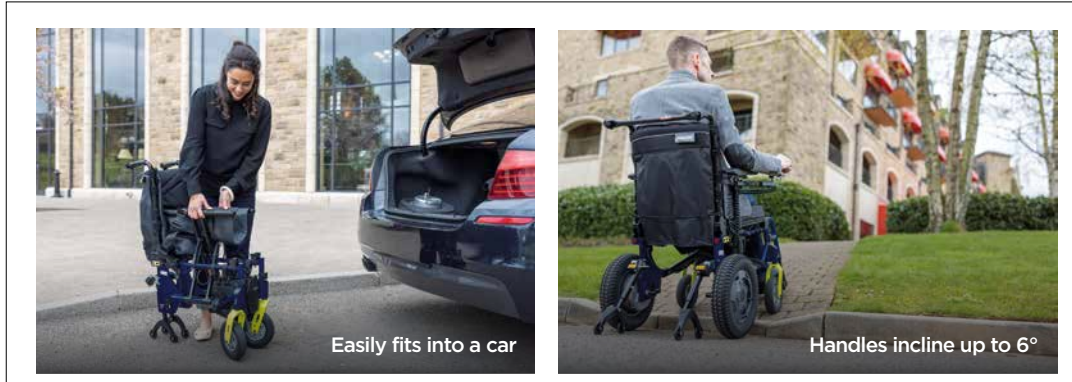

ESPRIT *Action*[®]

DISCOVER. EXPLORE. EXPERIENCE.

NEW foldable & lightweight power chair

Featuring innovative gyro technology

Yes, you can.[®]

Advanced new design.

Our Esprit Action® has moved forward with technical precision.
Every part of its new design has made progressive steps.

An extensive customer-led design programme has made the difference. The new Esprit Action® is lightweight, foldable and uses integrated Alber powered wheels on a highly customisable

aluminium chassis from our popular Action® range. The results are unprecedented. It's finally time to enjoy the freedom and true spirit of the Esprit Action®.

KEY FEATURES

Negotiates narrower spaces

Featuring new innovative gyro technology, the compact wheelbase gives enhanced manoeuvrability making the narrowest of environments easier to negotiate. The rear wheels are repositioned forward for better traction and a smaller turning radius.

Effortlessly handles inclines

Inclines of up to 6° are effortless, smooth and stable. The new gyro technology reduces acceleration according to the degree of the slope and quickly detects when the wheelchair is on a tilt.