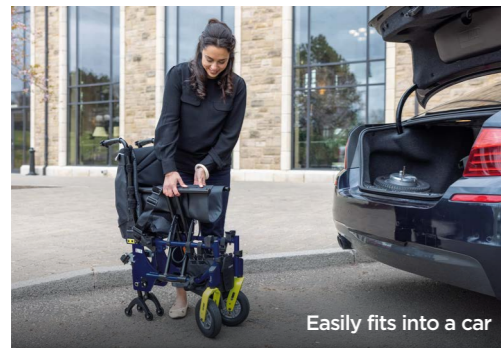

ESPRIT *Action*[®]

DISCOVER. EXPLORE. EXPERIENCE.

NEW foldable & lightweight power chair

Featuring innovative gyro technology

Yes, you can.[®]

Advanced new design.

Our Esprit Action® has moved forward with technical precision.
Every part of its new design has made progressive steps.

Easily fits into a car

Handles incline up to 6°

Foldable with removable parts

KEY FEATURES

Negotiates narrower spaces

Featuring new innovative gyro technology, the compact wheelbase gives enhanced manoeuvrability making the narrowest of environments easier to negotiate. The rear wheels are repositioned forward for better traction and a smaller turning radius.

Effortlessly handles inclines

Inclines of up to 6° are effortless, smooth and stable. The new gyro technology reduces acceleration according to the degree of the slope and quickly detects when the wheelchair is on a tilt.

Easier to transport

Designed using an Action® lightweight folding frame and removable powered rear wheels and battery, the Esprit Action® can be folded for transportation without ramps and adapted vehicles.