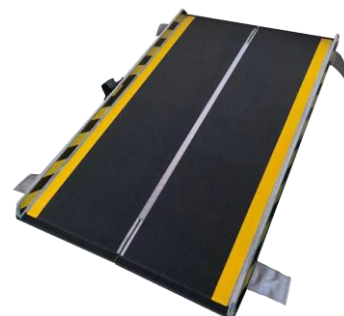

## Ramps

**EXW ONLY FOR CHINA & JAPANESE LABELS**

*Except for aluminum ramps*

Customers Information	Product Information	
Date:	Portable	They can be quickly folded into a single compact unit Easy storage and transport
Purchase order:	Lightweight	Made from a unique combination of uni-directional glass and carbon fibre materials to be portable
	Compact	Multi-paneled design
Customer Code:	Safe	Clearly marked and grip tape covered. With pads at the top and base. Non-slip surface, for all weather conditions
Dealer stamp:	Strong	Tested up to 300 kg (400 kg for EBL Xtra ramps)
	Simple to use	Require no assembly, to be deployed in seconds, ready to use

CODE	Quantity	DESIGNATION	NC : Non compatible	Euros
				Recommended Unit
				Retail Price
				without VAT

Personal Range (W x L cm)				
DP070F02L0 1N0101-C		<b>Personal 070 Ramp Small handle - M Modification</b> Sold <b>without</b> a bag Dimensions : 74,5 cm x 70 cm Weight : 4,2 kg		436,70
DP070F02L0 1N0106-C		<b>Personal 070 Ramp Small handle - CH Modification</b> Sold <b>without</b> a bag Dimensions : 74,5 cm x 70 cm Weight : 4,2 kg		463,70
DP070F02L0 1N0105-C		<b>Personal 070 Ramp Small handle - MJ Modification</b> Sold <b>without</b> a bag Dimensions : 74,5 cm x 70 cm Weight : 4,2 kg		463,70
DPB70F02L0 1N0105-C		<b>Personal 070 Ramp Small handle - MJ Modification</b> Sold <b>with</b> a bag Dimensions : 74,5 cm x 70 cm Weight : 4,2 kg		515,17
DP070F01L0 1N0108-C		<b>Personal 070 Ramp KF Modification</b> Sold <b>without</b> a bag Dimensions : 74,5 cm x 70 cm Weight : 4,2 kg		516,13
DP070F01L0 1N0109-C		<b>Personal 070 Ramp MF Modification</b> Sold <b>without</b> a bag Dimensions : 74,5 cm x 70 cm Weight : 4,2 kg		516,13